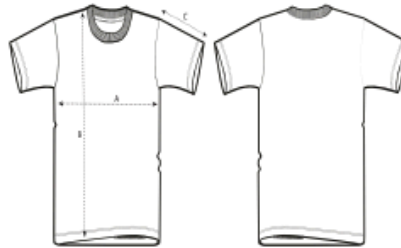

Changer 2.0

Sizes	XXS	XS	S	M	L	XL	XXL	3XL	4XL	5XL
A Half Chest	51	53	55	59	62	65	69	73	78	83
B Body Length	62	65	69	73	75	77	79	81	83	85
C Sleeve Length	57.5	59.5	63	65.5	67.5	68	68.5	68.5	68.5	68.5

Packing

Sizes	XXS	XS	S	M	L	XL	XXL	3XL	4XL	5XL
Pieces/bag	1	1	1	1	1	1	1	1	5	5
Pieces/box	10	20	20	20	20	20	20	10	10	10

Crafter

Sizes	XXS	XS	S	M	L	XL	XXL	3XL	4XL	5XL
A Half Chest	44	46	48	52	55	58	62	66	71	76
B Body Length	61	64	68	72	74	76	78	80	82	83
C Sleeve Length	17.5	18.5	20	21.5	22	22.5	23	23.5	23.5	23.5